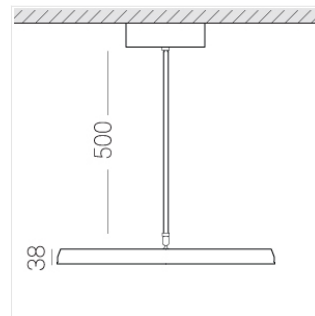

Suspension luminaire на штанге

EVO Move IN White D550 78W 930 DA
ze77001149

220-240 V

IP20

Ra >90

MAC 3

Complectation

LED module	1
Fastener	1
Ceiling attachment	1

IN - power supply integrated into the ceiling cup, see installation manual.

The manufacturer reserves the right to change the configuration of the LED luminaire.

Specifications

Measurements: D550x38; D160x25 mm

Round
Body: Aluminum
Illuminant: LED

Electrical safety class: I
Degree of protection: IP20
Rated power: 77.3 w
Luminaire luminous flux*: 7866 lm
Light output*: 102.00 lm/w
Colorful temperature*: 3000 K
Color rendering index*: Ra >90
Color temperature stability*: MAC 3
cos *: 0.95
PRA: LCA 100W 1100-2100mA one4all SR PRE