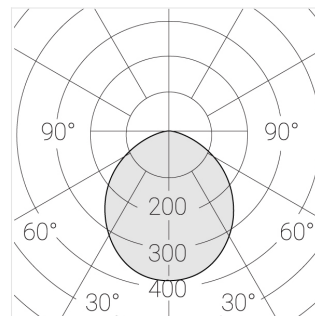

Suspension luminaire на штанге

EVO Move IN White D550 78W 930 DA
ze77001149

220-240 V

IP20

Ra >90

MAC 3

Complectation

LED module	1
Fastener	1
Ceiling attachment	1

IN - power supply integrated into the ceiling cup, see installation manual.

The manufacturer reserves the right to change the configuration of the LED luminaire.

Specifications

Measurements: D550x38; D160x25 mm

Round
Body: Aluminum
Illuminant: LED

Electrical safety class: I
Degree of protection: IP20
Rated power: 77.3 w
Luminaire luminous flux*: 7866 lm
Light output*: 102.00 lm/w
Colorful temperature*: 3000 K
Color rendering index*: Ra >90
Color temperature stability*: MAC 3
cos *: 0.95
PRA: LCA 100W 1100-2100mA one4all SR PRE

All parameters marked with * are calculated values.
Zenith uses tried and tested components from leading suppliers.
However, it is possible for some LED technology-related faults to occur over the life of the product.

** — the manufacturer reserves the right to replace the power supply with a similar one with the same characteristics.