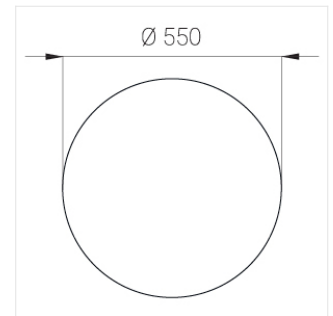

Suspension luminaire на штанге

EVO Move IN White D550 78W 930 DA
ze77001149

220-240 V

IP20

Ra >90

MAC 3

Complectation

LED module	1
Fastener	1
Ceiling attachment	1

IN - power supply integrated into the ceiling cup, see installation manual.

The manufacturer reserves the right to change the configuration of the LED luminaire.

Specifications

Measurements: D550x38; D160x25 mm

Round
Body: Aluminum
Illuminant: LED

Electrical safety class: I
Degree of protection: IP20
Rated power: 77.3 w
Luminaire luminous flux*: 7866 lm
Light output*: 102.00 lm/w
Colorful temperature*: 3000 K
Color rendering index*: Ra >90
Color temperature stability*: MAC 3
cos *: 0.95
PRA: LCA 100W 1100-2100mA one4all SR PRE

All parameters marked with * are calculated values.
Zenith uses tried and tested components from leading suppliers.
However, it is possible for some LED technology-related faults to occur over the life of the product.

** — the manufacturer reserves the right to replace the power supply with a similar one with the same characteristics.