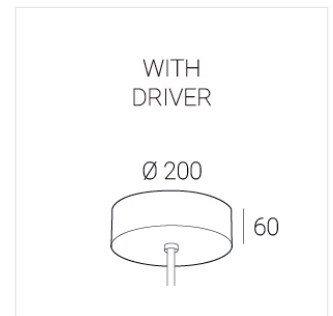

Suspension luminaire на штанге

EVO Move IN White D550 78W 930 DA
ze77001149

220-240 V

IP20

Ra >90

MAC 3

Complectation

LED module	1
Fastener	1
Ceiling attachment	1

IN - power supply integrated into the ceiling cup, see installation manual.

The manufacturer reserves the right to change the configuration of the LED luminaire.

Specifications

Measurements: D550x38; D160x25 mm

Round
Body: Aluminum
Illuminant: LED

Electrical safety class: I
Degree of protection: IP20
Rated power: 77.3 w
Luminaire luminous flux*: 7866 lm
Light output*: 102.00 lm/w
Colorful temperature*: 3000 K
Color rendering index*: Ra >90
Color temperature stability*: MAC 3
cos *: 0.95
PRA: LCA 100W 1100-2100mA one4all SR PRE