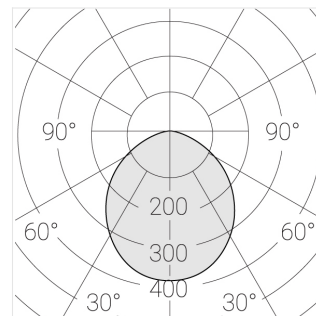

Suspension luminaire на штанге

EVO Move OUT White D550 78W 930 DA
ze77001449

220-240 V

IP20

Ra >90

MAC 3

Complectation

LED module	1
Control gear	1
Fastener	1
Ceiling attachment	1

OUT- external power supply, see installation manual.

The manufacturer reserves the right to change the configuration of the LED luminaire.

Specifications

Measurements: D550x38; D200x60 mm

Round
Body: Aluminum
Illuminant: LED

Electrical safety class: II
Degree of protection: IP20
Rated power: 77.3 w
Luminaire luminous flux*: 7866 lm
Light output*: 102.00 lm/w
Colorful temperature*: 3000 K
Color rendering index*: Ra >90
Color temperature stability*: MAC 3
cos *: 0.95
PRA: LCA 100W 1100-2100mA one4all SR PRE

All parameters marked with * are calculated values.
Zenith uses tried and tested components from leading suppliers.
However, it is possible for some LED technology-related faults to occur over the life of the product.

** — the manufacturer reserves the right to replace the power supply with a similar one with the same characteristics.