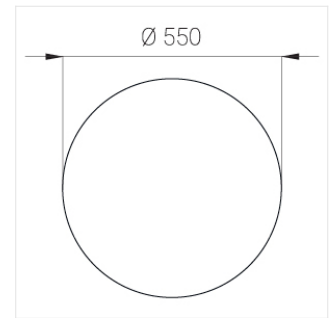

Suspension luminaire на штанге

EVO Move OUT White D550 78W 930 DA
ze77001449

220-240 V

IP20

Ra >90

MAC 3

Complectation

LED module	1
Control gear	1
Fastener	1
Ceiling attachment	1

OUT- external power supply, see installation manual.

The manufacturer reserves the right to change the configuration of the LED luminaire.

Specifications

Measurements: D550x38; D200x60 mm

Round
Body: Aluminum
Illuminant: LED

Electrical safety class: II
Degree of protection: IP20
Rated power: 77.3 w
Luminaire luminous flux*: 7866 lm
Light output*: 102.00 lm/w
Colorful temperature*: 3000 K
Color rendering index*: Ra >90
Color temperature stability*: MAC 3
cos *: 0.95
PRA: LCA 100W 1100-2100mA one4all SR PRE

All parameters marked with * are calculated values.
Zenith uses tried and tested components from leading suppliers.
However, it is possible for some LED technology-related faults to occur over the life of the product.

** — the manufacturer reserves the right to replace the power supply with a similar one with the same characteristics.