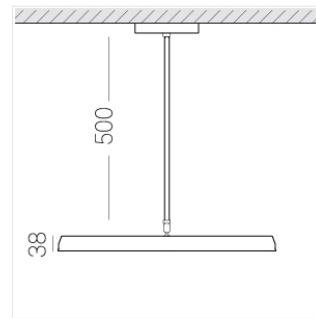

Suspension luminaire на штанге

EVO Move OUT White D550 78W 930 DA
ze77001449

220-240 V

IP20

Ra >90

MAC 3

Complectation

LED module	1
Control gear	1
Fastener	1
Ceiling attachment	1

OUT- external power supply, see installation manual.

The manufacturer reserves the right to change the configuration of the LED luminaire.

Specifications

Measurements: D550x38; D200x60 mm

Round
Body: Aluminum
Illuminant: LED