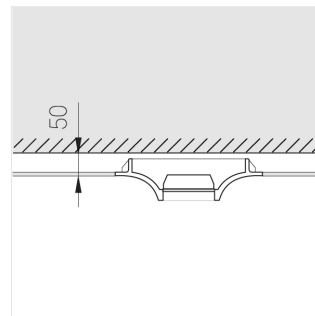

MAC 3

Complectation

Body	1
LED module	1
Control gear	1
Fastener	2
Screw x6	4
Screw self-tapping	2
Washer D5	4

Dimming by TRIAC accessible on request

The manufacturer reserves the right to change the configuration of the LED luminaire.

Specifications

Measurements:	D290x88 mm
Net weight:	1.89 kg
Round	
Body:	Gypsum
Illuminant:	LED
Electrical safety class:	II
Degree of protection:	IP20
Rated power:	16 W
Luminaire luminous flux*:	1158 lm
Light output*:	72 lm/W
Colorful temperature*:	2700 K
Color rendering index*:	Ra >90
Color temperature stability*:	MAC 3
cos *:	0.86
PRA:	LCAI 15W 150mA-400mA ECO slim