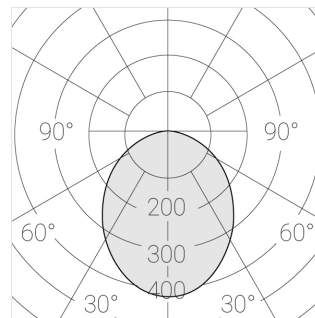

Trimless recessed luminaire

Luno Round C50 D100 16W 927 DA

ze11007676

Zenit

ERC

220-240 V

IP20

Ra >90

MAC 3

Complectation

Body	1
LED module	1
Control gear	1
Fastener	2
Screw x6	4
Screw self-tapping	2
Washer D5	4

Dimming by TRIAC accessible on request

The manufacturer reserves the right to change the configuration of the LED luminaire.

Specifications

Measurements:	D290x88 mm
Net weight:	1.89 kg
Round	
Body:	Gypsum
Illuminant:	LED
Electrical safety class:	II
Degree of protection:	IP20
Rated power:	16 W
Luminaire luminous flux*:	1158 lm
Light output*:	72 lm/W
Colorful temperature*:	2700 K
Color rendering index*:	Ra >90
Color temperature stability*:	MAC 3
cos *:	0.86
PRA:	LCAI 15W 150mA-400mA ECO slim

All parameters marked with * are calculated values.
Zenith uses tried and tested components from leading suppliers.
However, it is possible for some LED technology-related faults to occur over the life of the product.

** — the manufacturer reserves the right to replace the power supply with a similar one with the same characteristics.