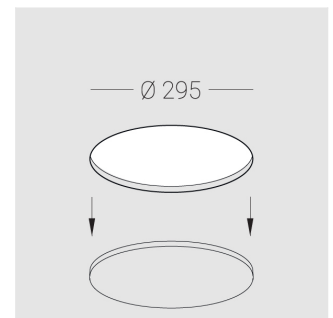

Trimless recessed luminaire

Luno Round C50 D100 16W 927 DA

ze11007676

Zenit

ERC

220-240 V

IP20

Ra >90

MAC 3

Complectation

Body	1
LED module	1
Control gear	1
Fastener	2
Screw x6	4
Screw self-tapping	2
Washer D5	4

Dimming by TRIAC accessible on request

The manufacturer reserves the right to change the configuration of the LED luminaire.

Specifications

Measurements:	D290x88 mm
Net weight:	1.89 kg
Round	
Body:	Gypsum
Illuminant:	LED
Electrical safety class:	II
Degree of protection:	IP20
Rated power:	16 W
Luminaire luminous flux*:	1158 lm
Light output*:	72 lm/W
Colorful temperature*:	2700 K
Color rendering index*:	Ra >90
Color temperature stability*:	MAC 3
cos *:	0.86
PRA:	LCAI 15W 150mA-400mA ECO slim

All parameters marked with * are calculated values.
Zenith uses tried and tested components from leading suppliers.
However, it is possible for some LED technology-related faults to occur over the life of the product.

** — the manufacturer reserves the right to replace the power supply with a similar one with the same characteristics.