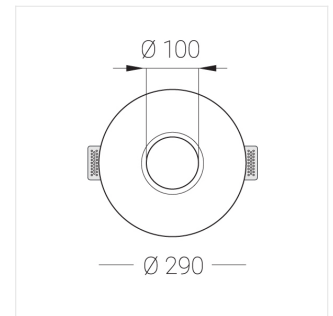

Trimless recessed luminaire

Luno Round C50 D100 16W 927 DA

ze11007676

Zenit

ERC

220-240 V

IP20

Ra >90

MAC 3

Complectation

Body	1
LED module	1
Control gear	1
Fastener	2
Screw x6	4
Screw self-tapping	2
Washer D5	4

Dimming by TRIAC accessible on request

The manufacturer reserves the right to change the configuration of the LED luminaire.

Specifications

Measurements:	D290x88 mm
Net weight:	1.89 kg
Round	
Body:	Gypsum
Illuminant:	LED
Electrical safety class:	II
Degree of protection:	IP20
Rated power:	16 W
Luminaire luminous flux*:	1158 lm
Light output*:	72 lm/W
Colorful temperature*:	2700 K
Color rendering index*:	Ra >90
Color temperature stability*:	MAC 3
cos *:	0.86
PRA:	LCAI 15W 150mA-400mA ECO slim