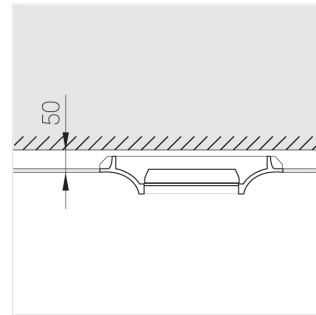

Trimless recessed luminaire

Luno Round C50 D200 20W 930

ze11008687

EAC

220-240 V

IP20

Ra >90

MAC 3

Complectation

Body	1
LED module	1
Control gear	1
Fastener	4
Screw x6	8
Screw self-tapping	4
Washer D5	8

Dimming by TRIAC accessible on request

The manufacturer reserves the right to change the configuration of the LED luminaire.

Specifications

Measurements:	390x390x88 mm
Net weight:	3.95 kg
Round	
Body:	Gypsum
Illuminant:	LED
Electrical safety class:	II
Degree of protection:	IP20
Rated power:	19.6 W
Luminaire luminous flux*:	1749 lm
Light output*:	89.00 lm/W
Colorful temperature*:	3000 K
Color rendering index*:	Ra >90
Color temperature stability*:	MAC 3
cos *:	0.93
PRA:	LC 21/500/42 fixC SR ADV2

All parameters marked with * are calculated values. Zenith uses tried and tested components from leading suppliers. However, it is possible for some LED technology-related faults to occur over the life of the product.

** — the manufacturer reserves the right to replace the power supply with a similar one with the same characteristics.