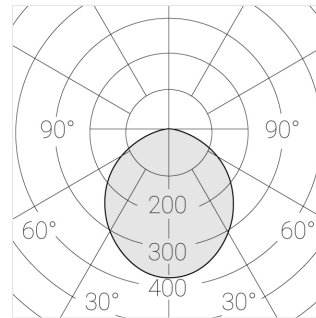

Trimless recessed luminaire

Luno Round C50 D200 20W 930

ze11008687

EAC

220-240 V

IP20

Ra >90

MAC 3

Specifications

Measurements:	390x390x88 mm
Net weight:	3.95 kg
Round	
Body:	Gypsum
Illuminant:	LED
Electrical safety class:	II
Degree of protection:	IP20
Rated power:	19.6 W
Luminaire luminous flux*:	1749 lm
Light output*:	89.00 lm/W
Colorful temperature*:	3000 K
Color rendering index*:	Ra >90
Color temperature stability*:	MAC 3
cos *:	0.93
PRA:	LC 21/500/42 fixC SR ADV2