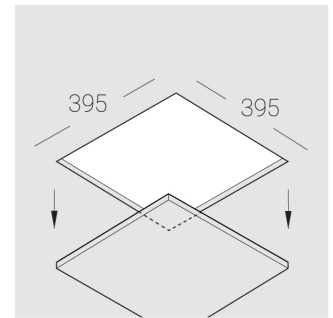

Trimless recessed luminaire

Luno Round C50 D200 20W 930

ze11008687

EAC

220-240 V

IP20

Ra >90

MAC 3

Specifications

Measurements:	390x390x88 mm
Net weight:	3.95 kg
Round	
Body:	Gypsum
Illuminant:	LED
Electrical safety class:	II
Degree of protection:	IP20
Rated power:	19.6 W
Luminaire luminous flux*:	1749 lm
Light output*:	89.00 lm/W
Colorful temperature*:	3000 K
Color rendering index*:	Ra >90
Color temperature stability*:	MAC 3
cos *:	0.93
PRA:	LC 21/500/42 fixC SR ADV2