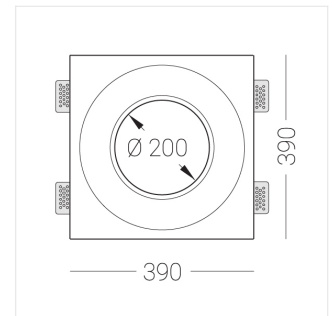

Trimless recessed luminaire

Luno Round C50 D200 20W 930

ze11008687

EAC

220-240 V

IP20

Ra >90

MAC 3

Complectation

Body	1
LED module	1
Control gear	1
Fastener	4
Screw x6	8
Screw self-tapping	4
Washer D5	8

Dimming by TRIAC accessible on request

The manufacturer reserves the right to change the configuration of the LED luminaire.

Specifications

Measurements:	390x390x88 mm
Net weight:	3.95 kg
Round	
Body:	Gypsum
Illuminant:	LED
Electrical safety class:	II
Degree of protection:	IP20
Rated power:	19.6 W
Luminaire luminous flux*:	1749 lm
Light output*:	89.00 lm/W
Colorful temperature*:	3000 K
Color rendering index*:	Ra >90
Color temperature stability*:	MAC 3
cos *:	0.93
PRA:	LC 21/500/42 fixC SR ADV2