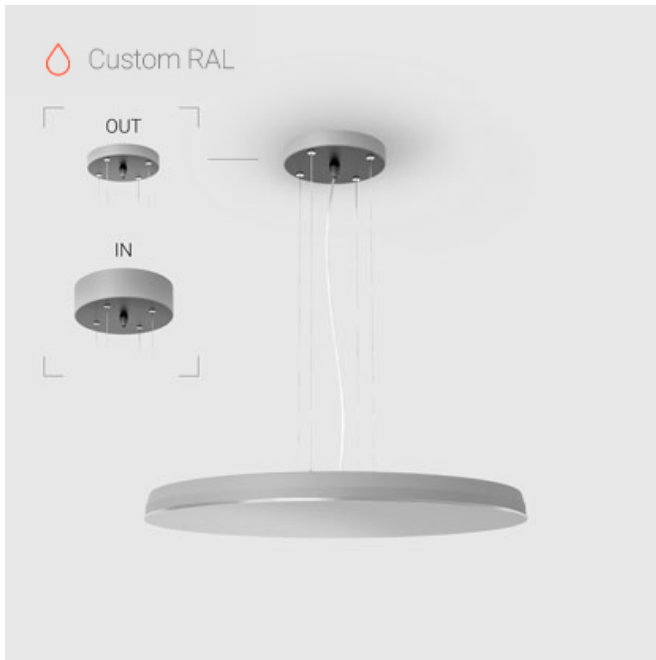

# Suspension luminaire

EVO Hang IN RAL D550 78W 930

ze37001139

220-240 V

IP20

Ra >90

MAC 3

## Complectation

LED module	1
Ceiling attachment	1
Suspension cord	4
Cable	1

IN - power supply integrated into the ceiling cup, see installation manual.

The manufacturer reserves the right to change the configuration of the LED luminaire.

## Specifications

Measurements: D550x38; D160x25 mm

Round  
Body: Aluminum  
Illuminant: LED

Electrical safety class: I  
Degree of protection: IP20  
Rated power: 77.4 w  
Luminaire luminous flux\*: 7866 lm  
Light output\*: 102.00 lm/w  
Colorful temperature\*: 3000 K  
Color rendering index\*: Ra >90  
Color temperature stability\*: MAC 3  
cos \*: 0.95  
PRA: LC 100W 1100-2100mA flexC SR EXC