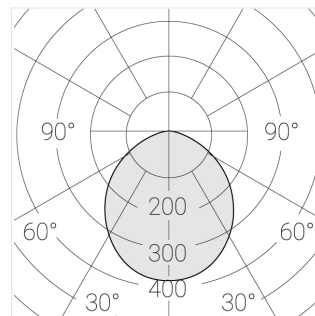

Suspension luminaire

EVO Hang IN RAL D550 78W 930

ze37001139

220-240 V

IP20

Ra >90

MAC 3

Complectation

LED module	1
Ceiling attachment	1
Suspension cord	4
Cable	1

IN - power supply integrated into the ceiling cup, see installation manual.

The manufacturer reserves the right to change the configuration of the LED luminaire.

Specifications

Measurements: D550x38; D160x25 mm

Round
Body: Aluminum
Illuminant: LED

Electrical safety class: I
Degree of protection: IP20
Rated power: 77.4 w
Luminaire luminous flux*: 7866 lm
Light output*: 102.00 lm/w
Colorful temperature*: 3000 K
Color rendering index*: Ra >90
Color temperature stability*: MAC 3
cos *: 0.95
PRA: LC 100W 1100-2100mA flexC SR EXC

All parameters marked with * are calculated values.
Zenith uses tried and tested components from leading suppliers.
However, it is possible for some LED technology-related faults to occur over the life of the product.

** — the manufacturer reserves the right to replace the power supply with a similar one with the same characteristics.