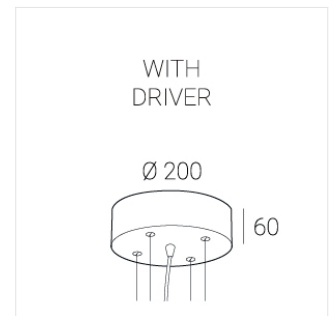

# Suspension luminaire

EVO Hang IN RAL D550 78W 930

ze37001139

220-240 V

IP20

Ra >90

MAC 3

## Complectation

LED module	1
Ceiling attachment	1
Suspension cord	4
Cable	1

IN - power supply integrated into the ceiling cup, see installation manual.

The manufacturer reserves the right to change the configuration of the LED luminaire.

## Specifications

Measurements: D550x38; D160x25 mm

Round  
Body: Aluminum  
Illuminant: LED

Electrical safety class: I  
Degree of protection: IP20  
Rated power: 77.4 w  
Luminaire luminous flux\*: 7866 lm  
Light output\*: 102.00 lm/w  
Colorful temperature\*: 3000 K  
Color rendering index\*: Ra >90  
Color temperature stability\*: MAC 3  
cos \*: 0.95  
PRA: LC 100W 1100-2100mA flexC SR EXC