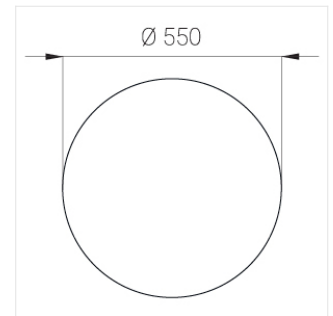

Suspension luminaire

EVO Hang IN RAL D550 78W 930

ze37001139

220-240 V

IP20

Ra >90

MAC 3

Complectation

LED module	1
Ceiling attachment	1
Suspension cord	4
Cable	1

IN - power supply integrated into the ceiling cup, see installation manual.

The manufacturer reserves the right to change the configuration of the LED luminaire.

Specifications

Measurements: D550x38; D160x25 mm

Round
Body: Aluminum
Illuminant: LED

Electrical safety class: I
Degree of protection: IP20
Rated power: 77.4 w
Luminaire luminous flux*: 7866 lm
Light output*: 102.00 lm/w
Colorful temperature*: 3000 K
Color rendering index*: Ra >90
Color temperature stability*: MAC 3
cos *: 0.95
PRA: LC 100W 1100-2100mA flexC SR EXC

All parameters marked with * are calculated values.
Zenith uses tried and tested components from leading suppliers.
However, it is possible for some LED technology-related faults to occur over the life of the product.

** — the manufacturer reserves the right to replace the power supply with a similar one with the same characteristics.