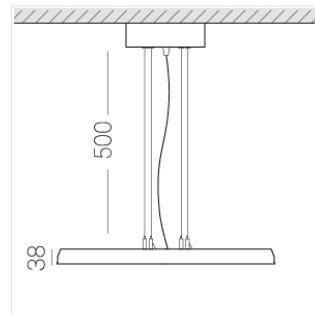

## Complectation

LED module	1
Ceiling attachment	1
Suspension cord	4
Cable	1

IN - power supply integrated into the ceiling cup, see installation manual.

The manufacturer reserves the right to change the configuration of the LED luminaire.

## Specifications

Measurements: D550x38; D160x25 mm

Round  
Body: Aluminum  
Illuminant: LED

Electrical safety class: I  
Degree of protection: IP20  
Rated power: 77.4 w  
Luminaire luminous flux\*: 7866 lm  
Light output\*: 102.00 lm/w  
Colorful temperature\*: 3000 K  
Color rendering index\*: Ra >90  
Color temperature stability\*: MAC 3  
cos \*: 0.95  
PRA: LC 100W 1100-2100mA flexC SR EXC