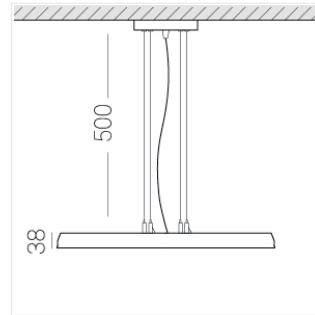

Suspension luminaire

EVO Hang OUT RAL D550 78W 830 DA
ze37001456

220-240 V

IP20

Ra >80

MAC 3

Complectation

LED module	1
Control gear	1
Ceiling attachment	1
Suspension cord	4
Cable	1

OUT- external power supply, see installation manual.

The manufacturer reserves the right to change the configuration of the LED luminaire.

Specifications

Measurements: D550x38; D200x60 mm

Round
Body: Aluminum
Illuminant: LED