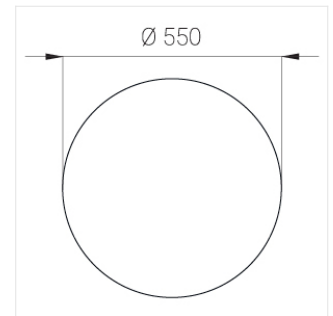

Suspension luminaire

EVO Hang OUT RAL D550 78W 830 DA
ze37001456

220-240 V

IP20

Ra >80

MAC 3

Complectation

LED module	1
Control gear	1
Ceiling attachment	1
Suspension cord	4
Cable	1

OUT- external power supply, see installation manual.

The manufacturer reserves the right to change the configuration of the LED luminaire.

Specifications

Measurements: D550x38; D200x60 mm

Round
Body: Aluminum
Illuminant: LED

Electrical safety class: II
Degree of protection: IP20
Rated power: 77.3 W
Luminaire luminous flux*: 9128 lm
Light output*: 118.00 lm/w
Colorful temperature*: 3000 K
Color rendering index*: Ra >80
Color temperature stability*: MAC 3
cos *: 0.95
PRA: LCA 100W 1100-2100mA one4all SR PRE

All parameters marked with * are calculated values.
Zenith uses tried and tested components from leading suppliers.
However, it is possible for some LED technology-related faults to occur over the life of the product.

** — the manufacturer reserves the right to replace the power supply with a similar one with the same characteristics.