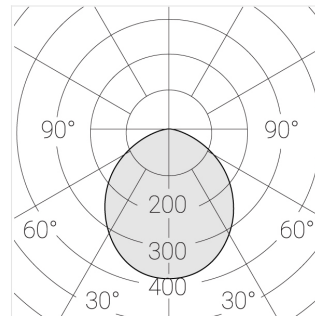

Suspension luminaire

EVO Hang OUT RAL D550 78W 830 DA
ze37001456

220-240 V

IP20

Ra >80

MAC 3

Complectation

LED module	1
Control gear	1
Ceiling attachment	1
Suspension cord	4
Cable	1

OUT- external power supply, see installation manual.

The manufacturer reserves the right to change the configuration of the LED luminaire.

Specifications

Measurements: D550x38; D200x60 mm

Round
Body: Aluminum
Illuminant: LED

Electrical safety class: II
Degree of protection: IP20
Rated power: 77.3 W
Luminaire luminous flux*: 9128 lm
Light output*: 118.00 lm/w
Colorful temperature*: 3000 K
Color rendering index*: Ra >80
Color temperature stability*: MAC 3
cos *: 0.95
PRA: LCA 100W 1100-2100mA one4all SR PRE

All parameters marked with * are calculated values.
Zenith uses tried and tested components from leading suppliers.
However, it is possible for some LED technology-related faults to occur over the life of the product.

** — the manufacturer reserves the right to replace the power supply with a similar one with the same characteristics.