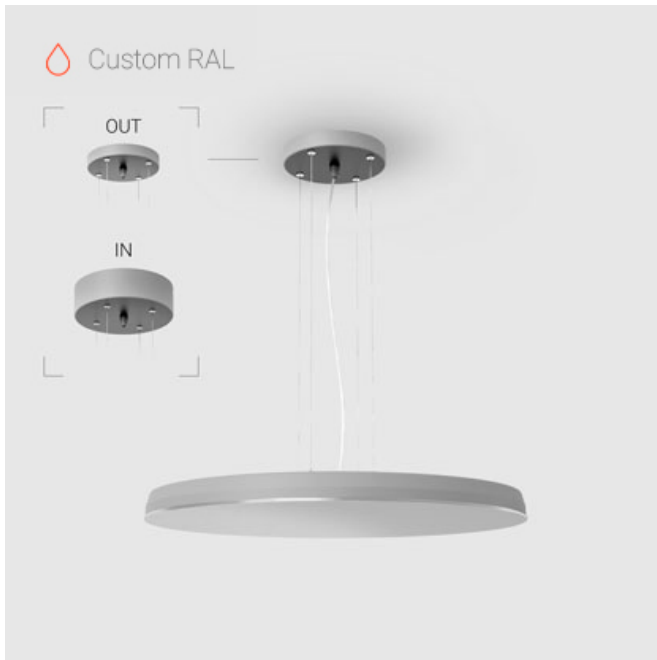

Suspension luminaire

EVO Hang OUT RAL D550 78W 830 DA
ze37001456

220-240 V

IP20

Ra >80

MAC 3

Complectation

LED module	1
Control gear	1
Ceiling attachment	1
Suspension cord	4
Cable	1

OUT- external power supply, see installation manual.

The manufacturer reserves the right to change the configuration of the LED luminaire.

Specifications

Measurements: D550x38; D200x60 mm

Round
Body: Aluminum
Illuminant: LED

Electrical safety class: II
Degree of protection: IP20
Rated power: 77.3 W
Luminaire luminous flux*: 9128 lm
Light output*: 118.00 lm/w
Colorful temperature*: 3000 K
Color rendering index*: Ra >80
Color temperature stability*: MAC 3
cos *: 0.95
PRA: LCA 100W 1100-2100mA one4all SR PRE